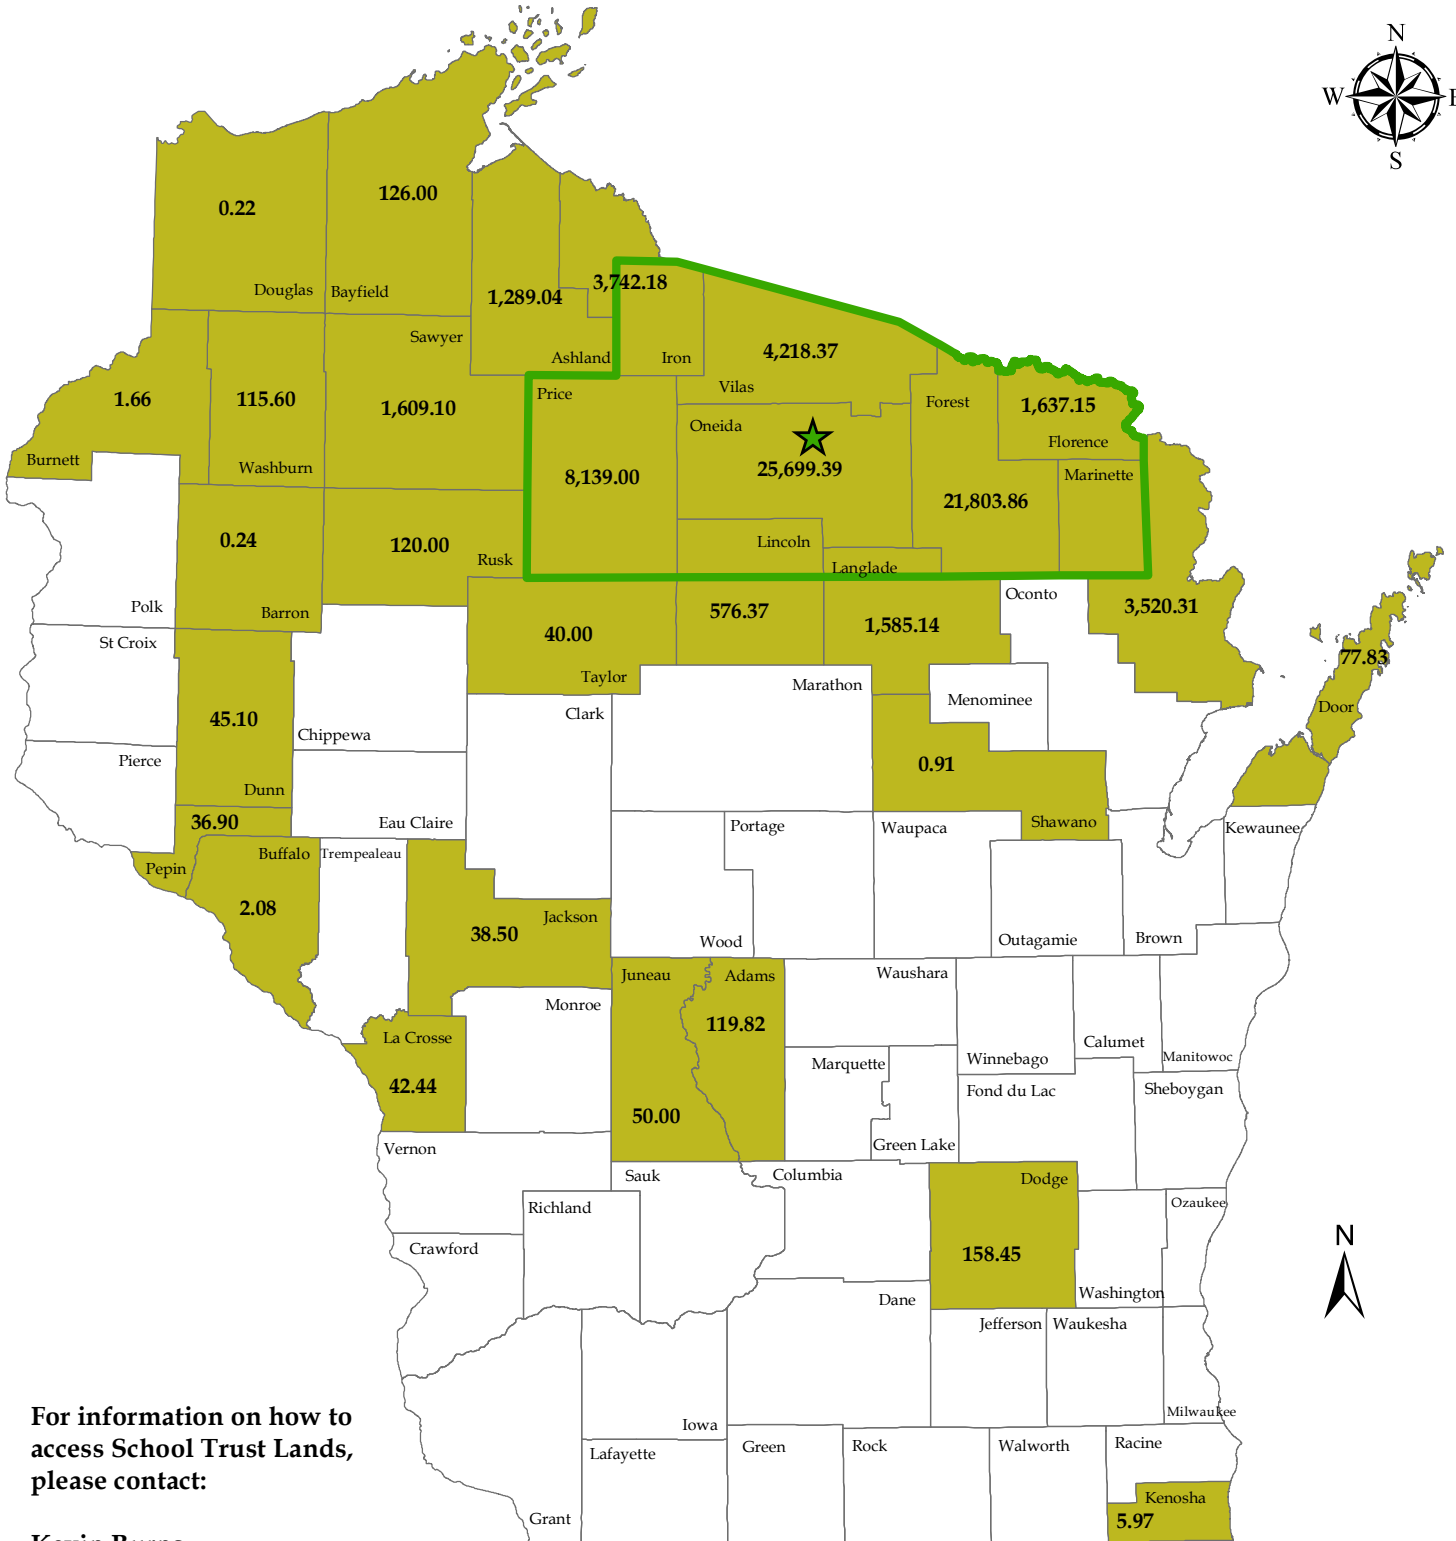

Counties with School Trust Lands

(Acres Owned in each County as of November 7, 2023)

For information on how to access School Trust Lands, please contact:

Kevin Burns
BCPL District Office
7271 Main Street
PO Box 7271
Lake Tomahawk, WI 54539
(715) 277-3366
kevin.burns@wisconsin.gov

BCPL District Office
Lake Tomahawk

Consolidation Zone