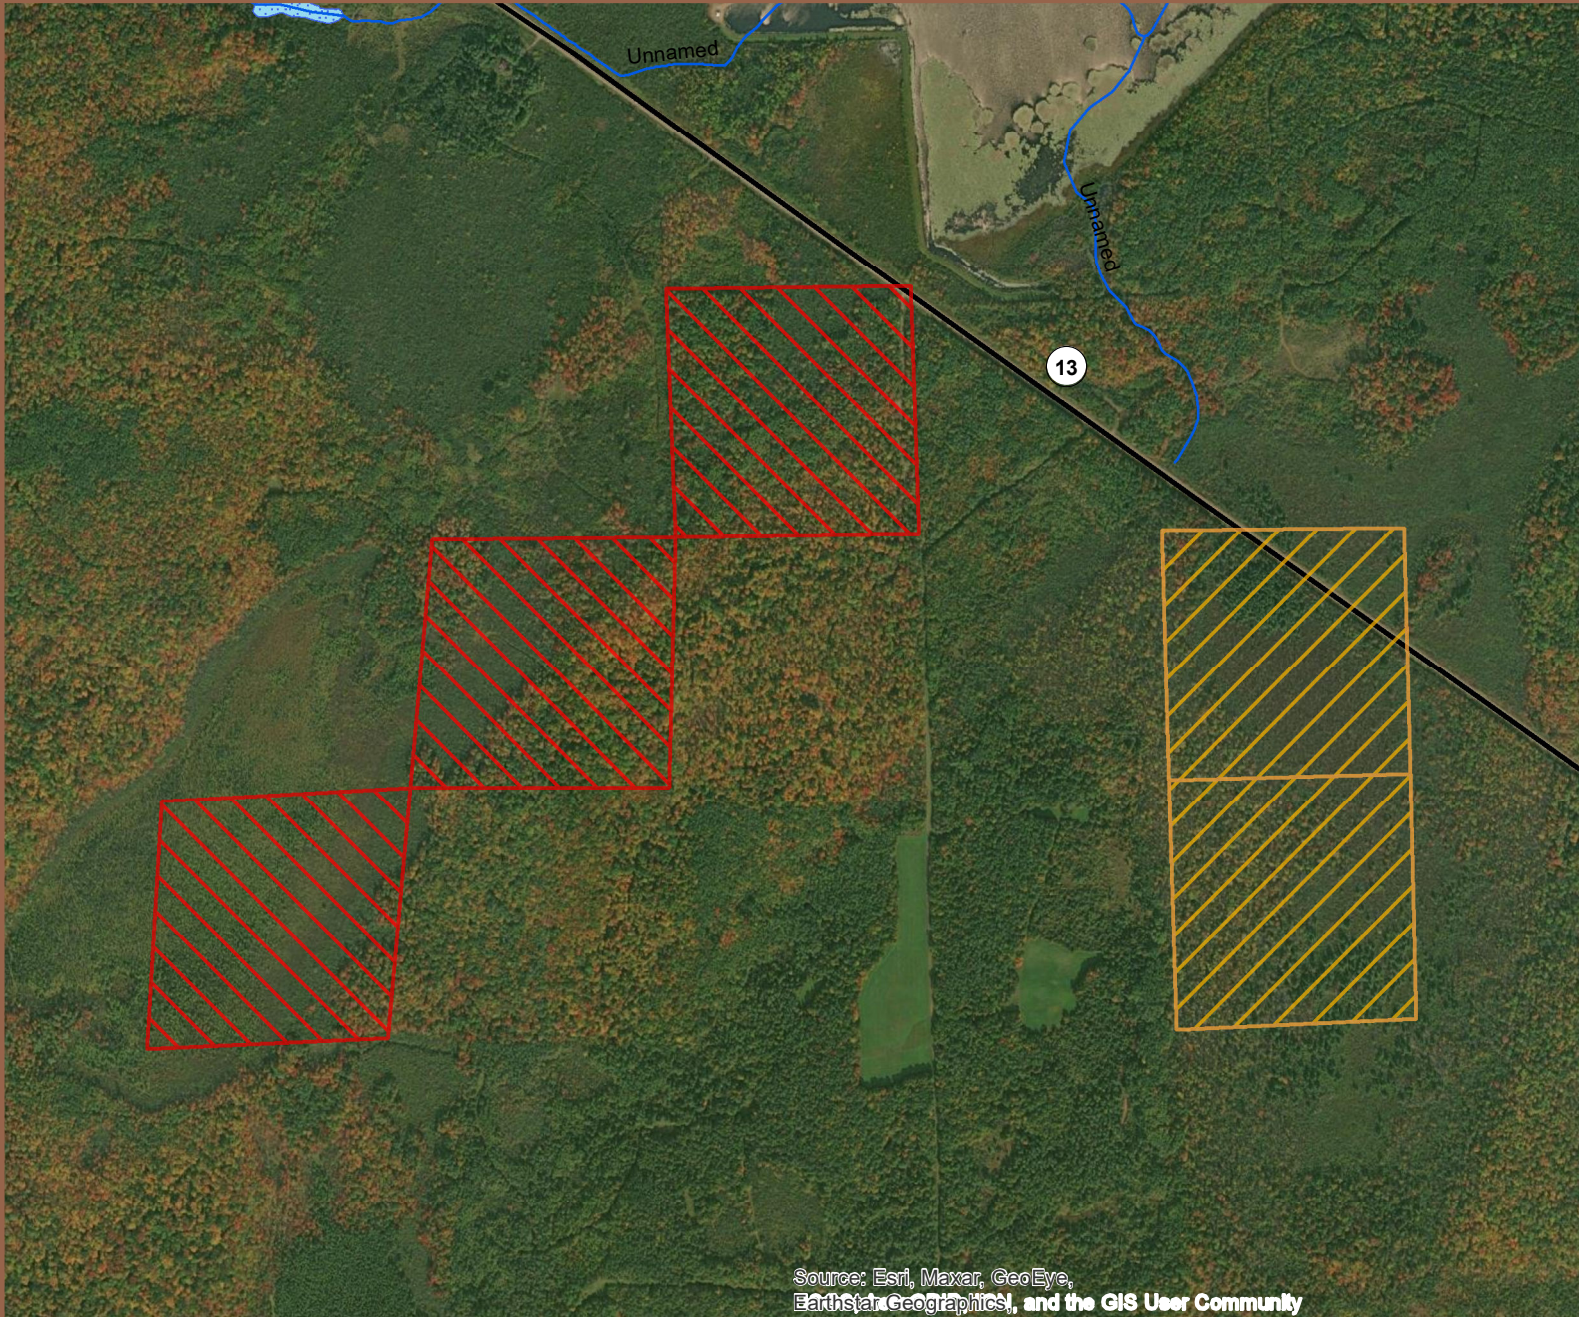

KITTY CORNER 40s (Price)

S2201

County: Price

Town: Hackett

**Common Name:
Kitty Corner 40s**

Acres - 120

Fund: NSF

 **Outgoing Property**

 **S2202 Sale**

Source: Esri, Maxar, GeoEye,
Earthstar Geographics, and the GIS User Community

INTERNAL USE ONLY