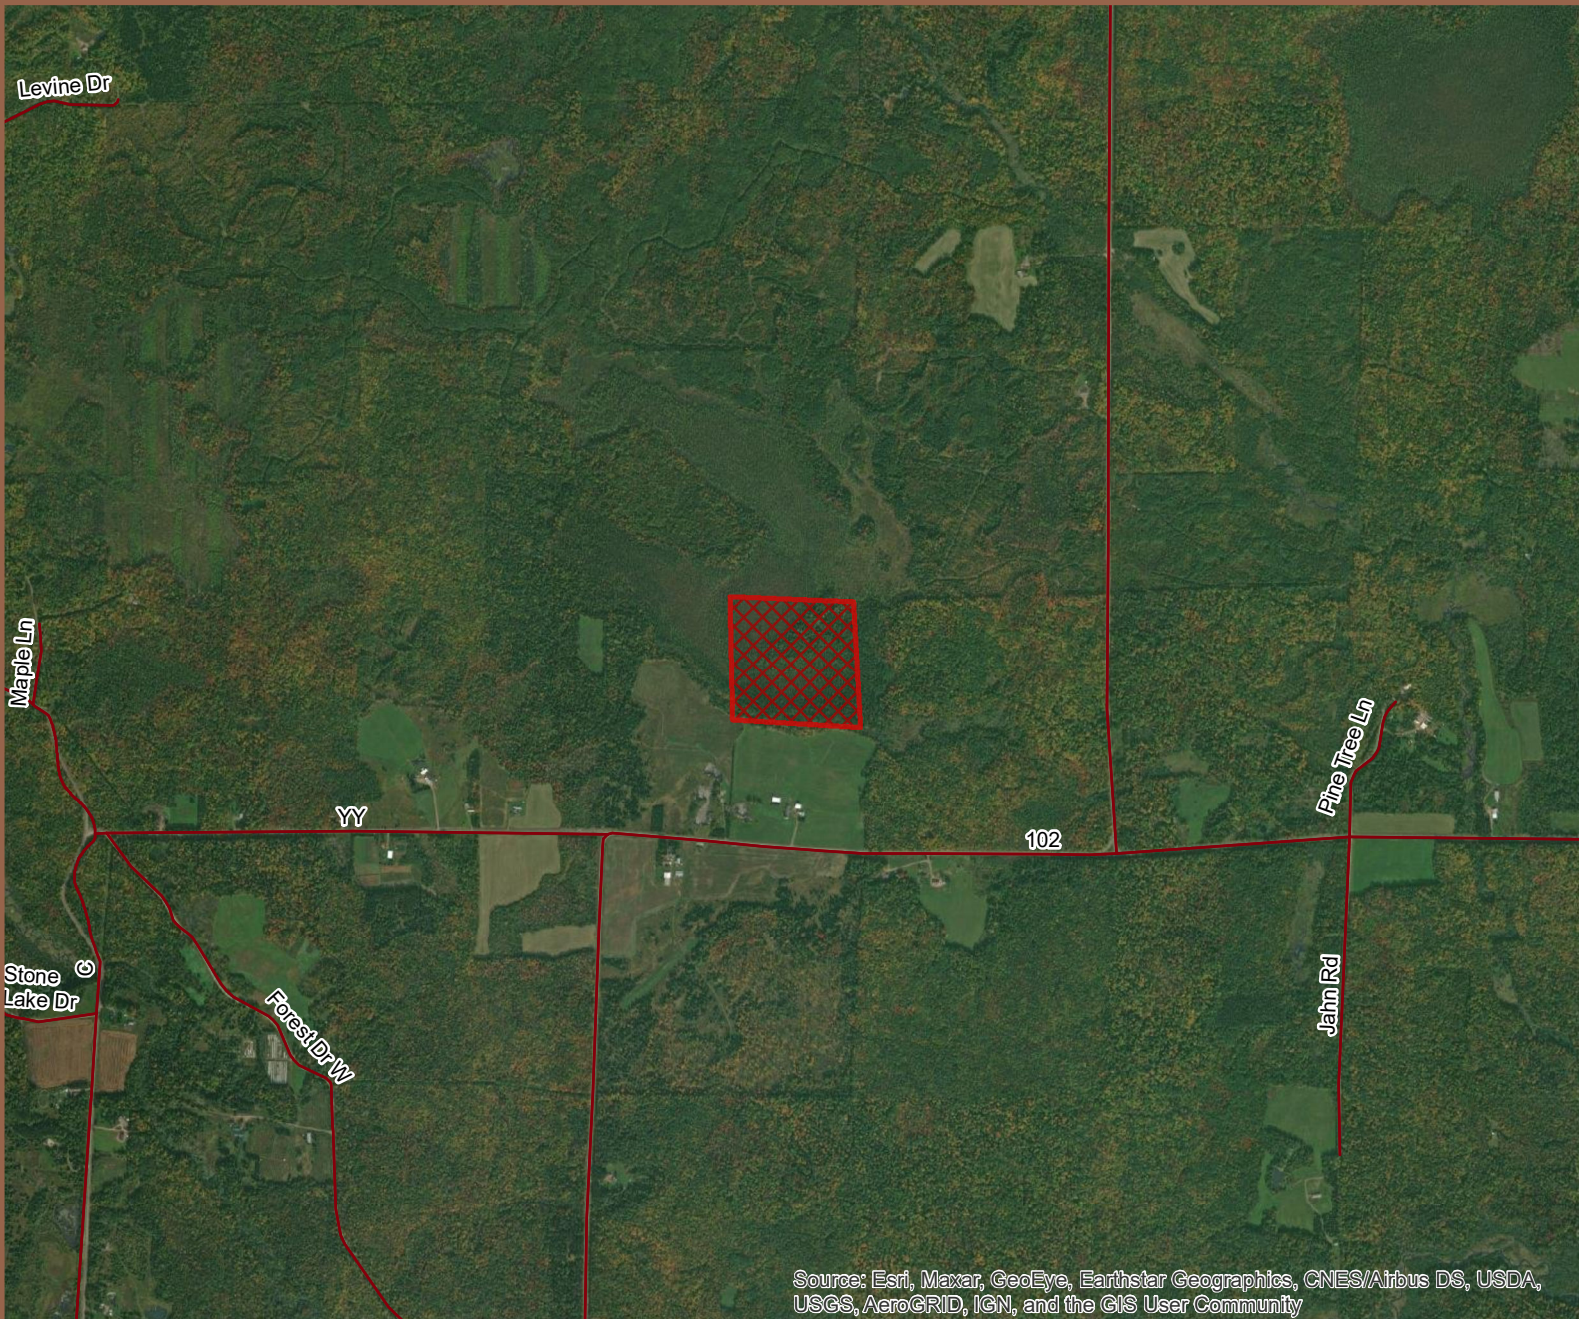

COUNTY YY (Price)

Price	Oneida
Taylor	Lincoln

S2108

County: Price

Town: Spirit

**Common Name:
 County YY**

Acres - 40

Fund: NSF

— Local Roads

 Outgoing

Source: Esri, Maxar, GeoEye, Earthstar Geographics, CNES/Airbus DS, USDA, USGS, AeroGRID, IGN, and the GIS User Community

INTERNAL USE ONLY

SPIRIT

SEE PAGE 30

T34N-R3E

20

SPIRIT

032104006000

50 m

KEG
21.2
acres

A
8.9
acres

T
10.7
acres