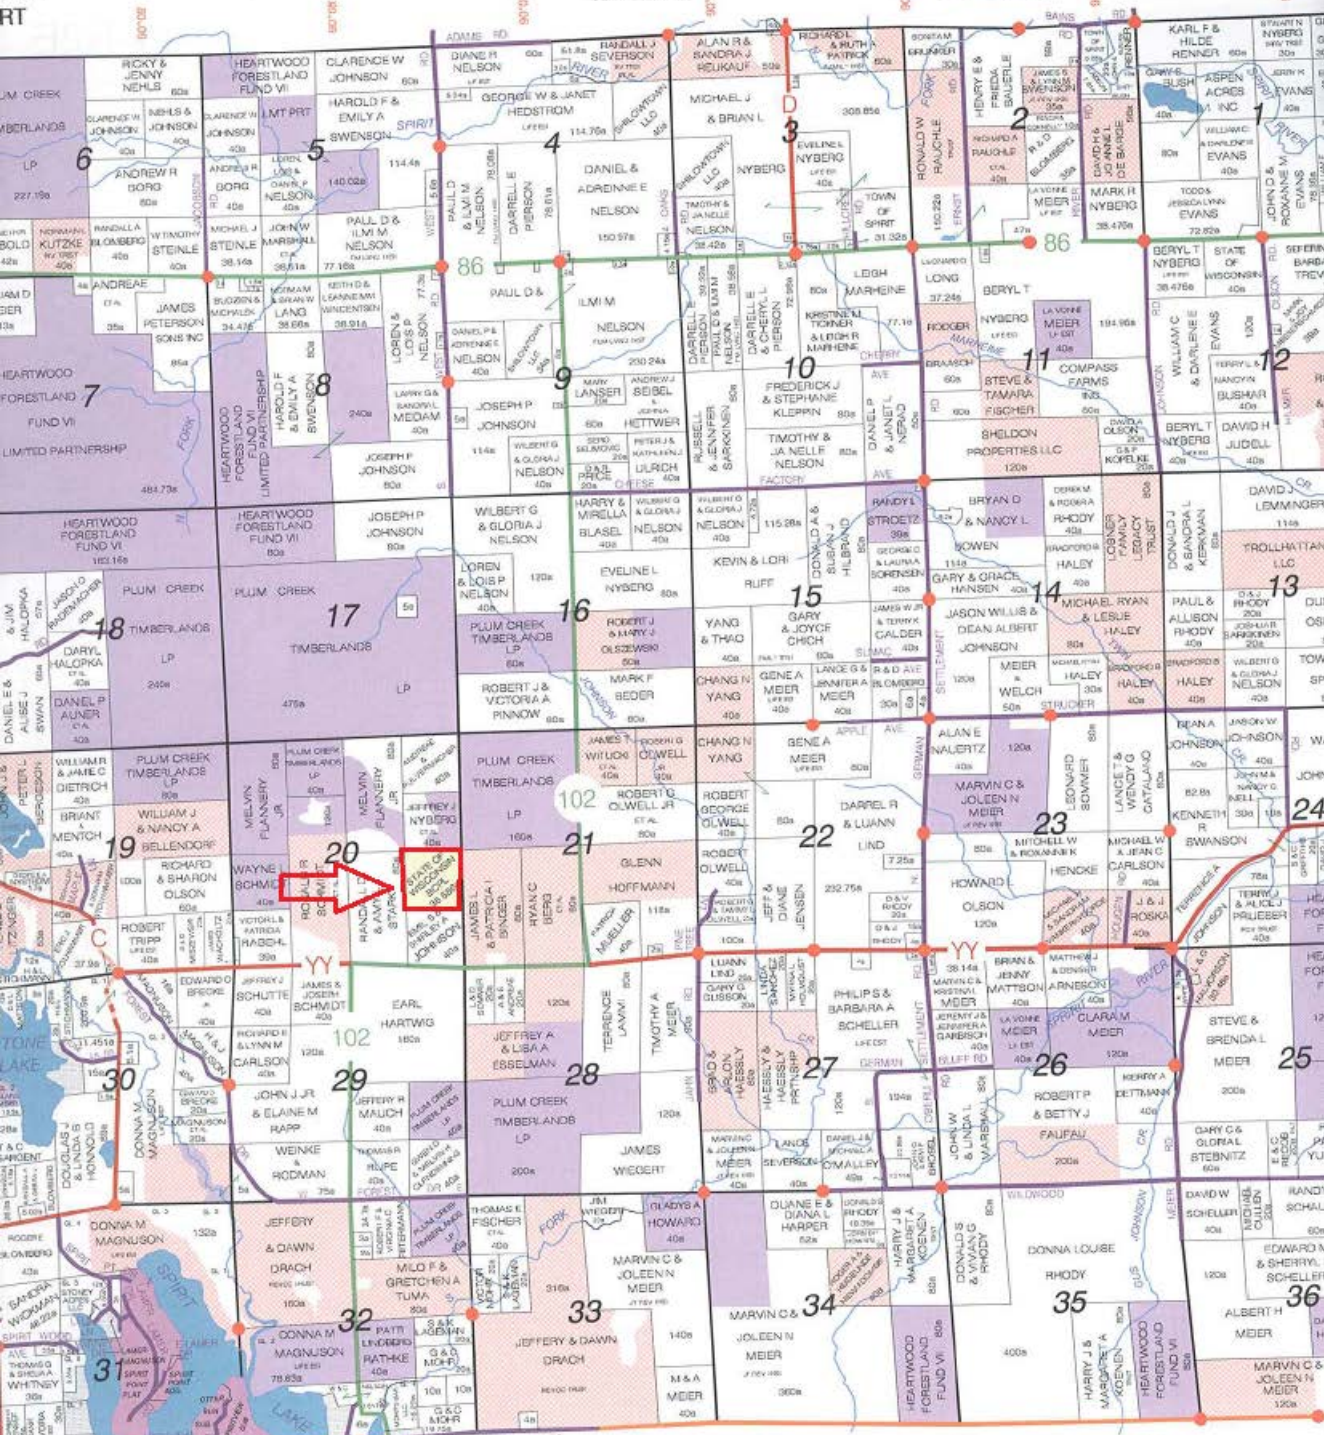

COUNTY YY (Price)

Price	Oneida
Taylor	Lincoln

S2108

County: Price

Town: Spirit

**Common Name:
 County YY**

Acres - 40

Fund: NSF

— Local Roads

 Outgoing

Source: Esri, Maxar, GeoEye, Earthstar Geographics, CNES/Airbus DS, USDA, USGS, AeroGRID, IGN, and the GIS User Community

INTERNAL USE ONLY

SPIRIT

SEE PAGE 30

T34N-R3E

20

SPIRIT

032104006000

50 m

KEG
21.2
acres

A
8.9
acres

T
10.7
acres