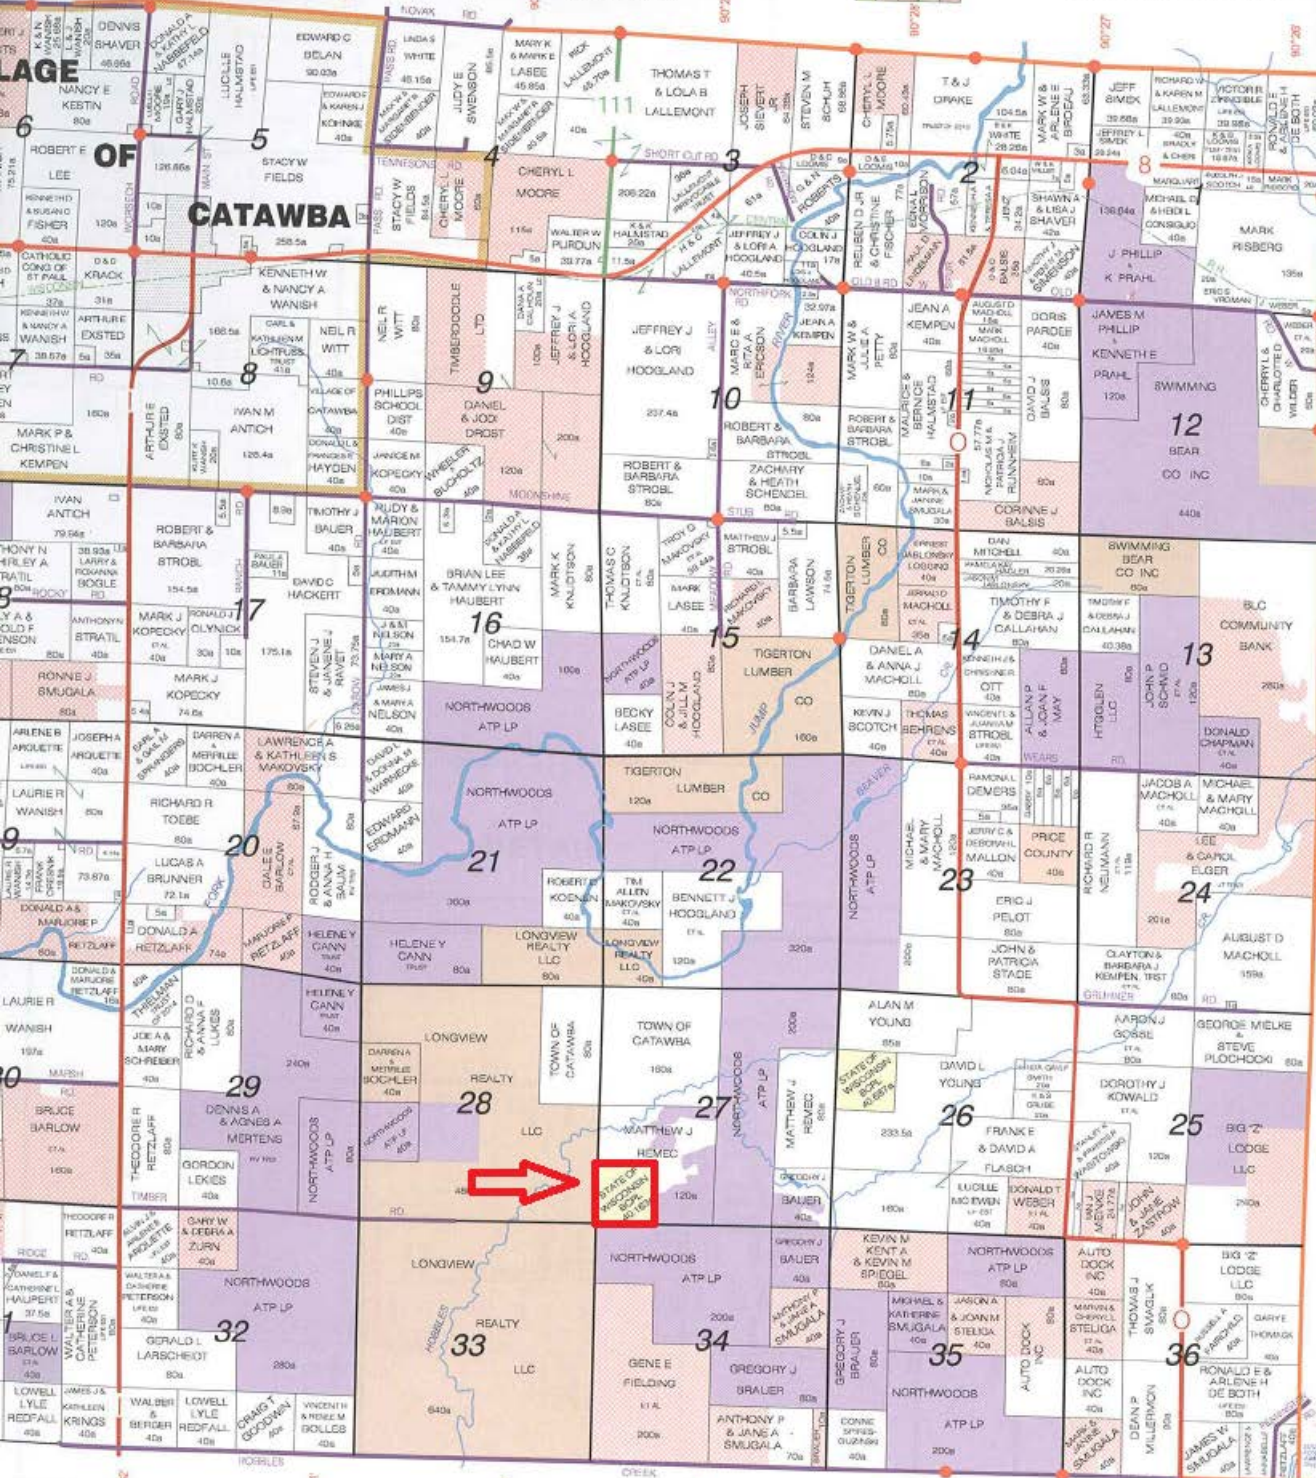

TIMBER ROAD (Price)

S2105

County: Price

Town: Catawba

**Common Name:
 Timber Road**

Acres - 40

Fund: NSF

Current BCPL Land

Outgoing

Local Roads

Source: Esri, Maxar, GeoEye, Earthstar Geographics, CNES/Airbus DS, USDA, USGS, AeroGRID, IGN, and the GIS User Community

CATAWBA

SEE PAGE 34

T35N-R1W

002106910000

002

50 m

SC
5.5 acres

LBA
34.3
acres