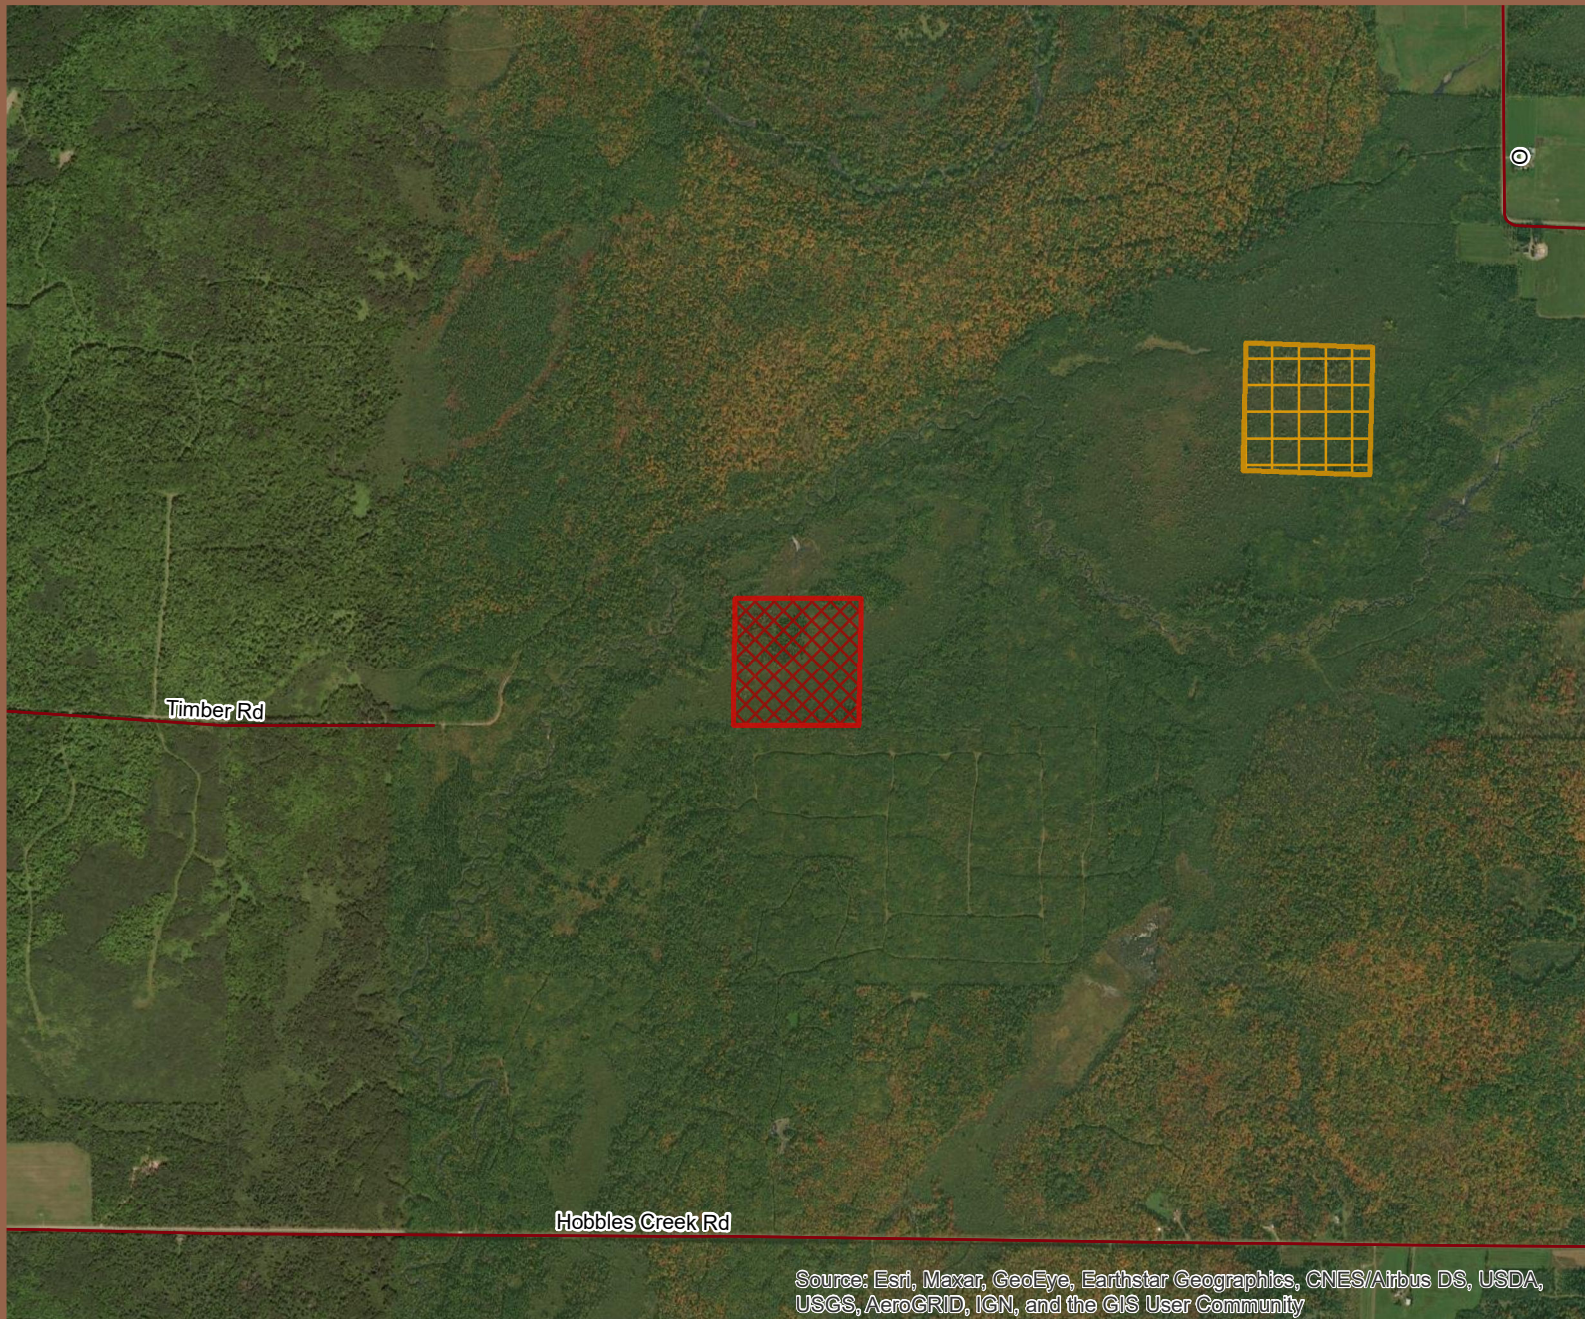

TIMBER ROAD (Price)

S2105

County: Price

Town: Catawba

**Common Name:
 Timber Road**

Acres - 40

Fund: NSF

Current BCPL Land

Outgoing

Local Roads

Source: Esri, Maxar, GeoEye, Earthstar Geographics, CNES/Airbus DS, USDA, USGS, AeroGRID, IGN, and the GIS User Community

CATAWBA

SEE PAGE 34

T35N-R1W

002106910000

002

50 m

SC
5.5 acres

LBA
34.3
acres