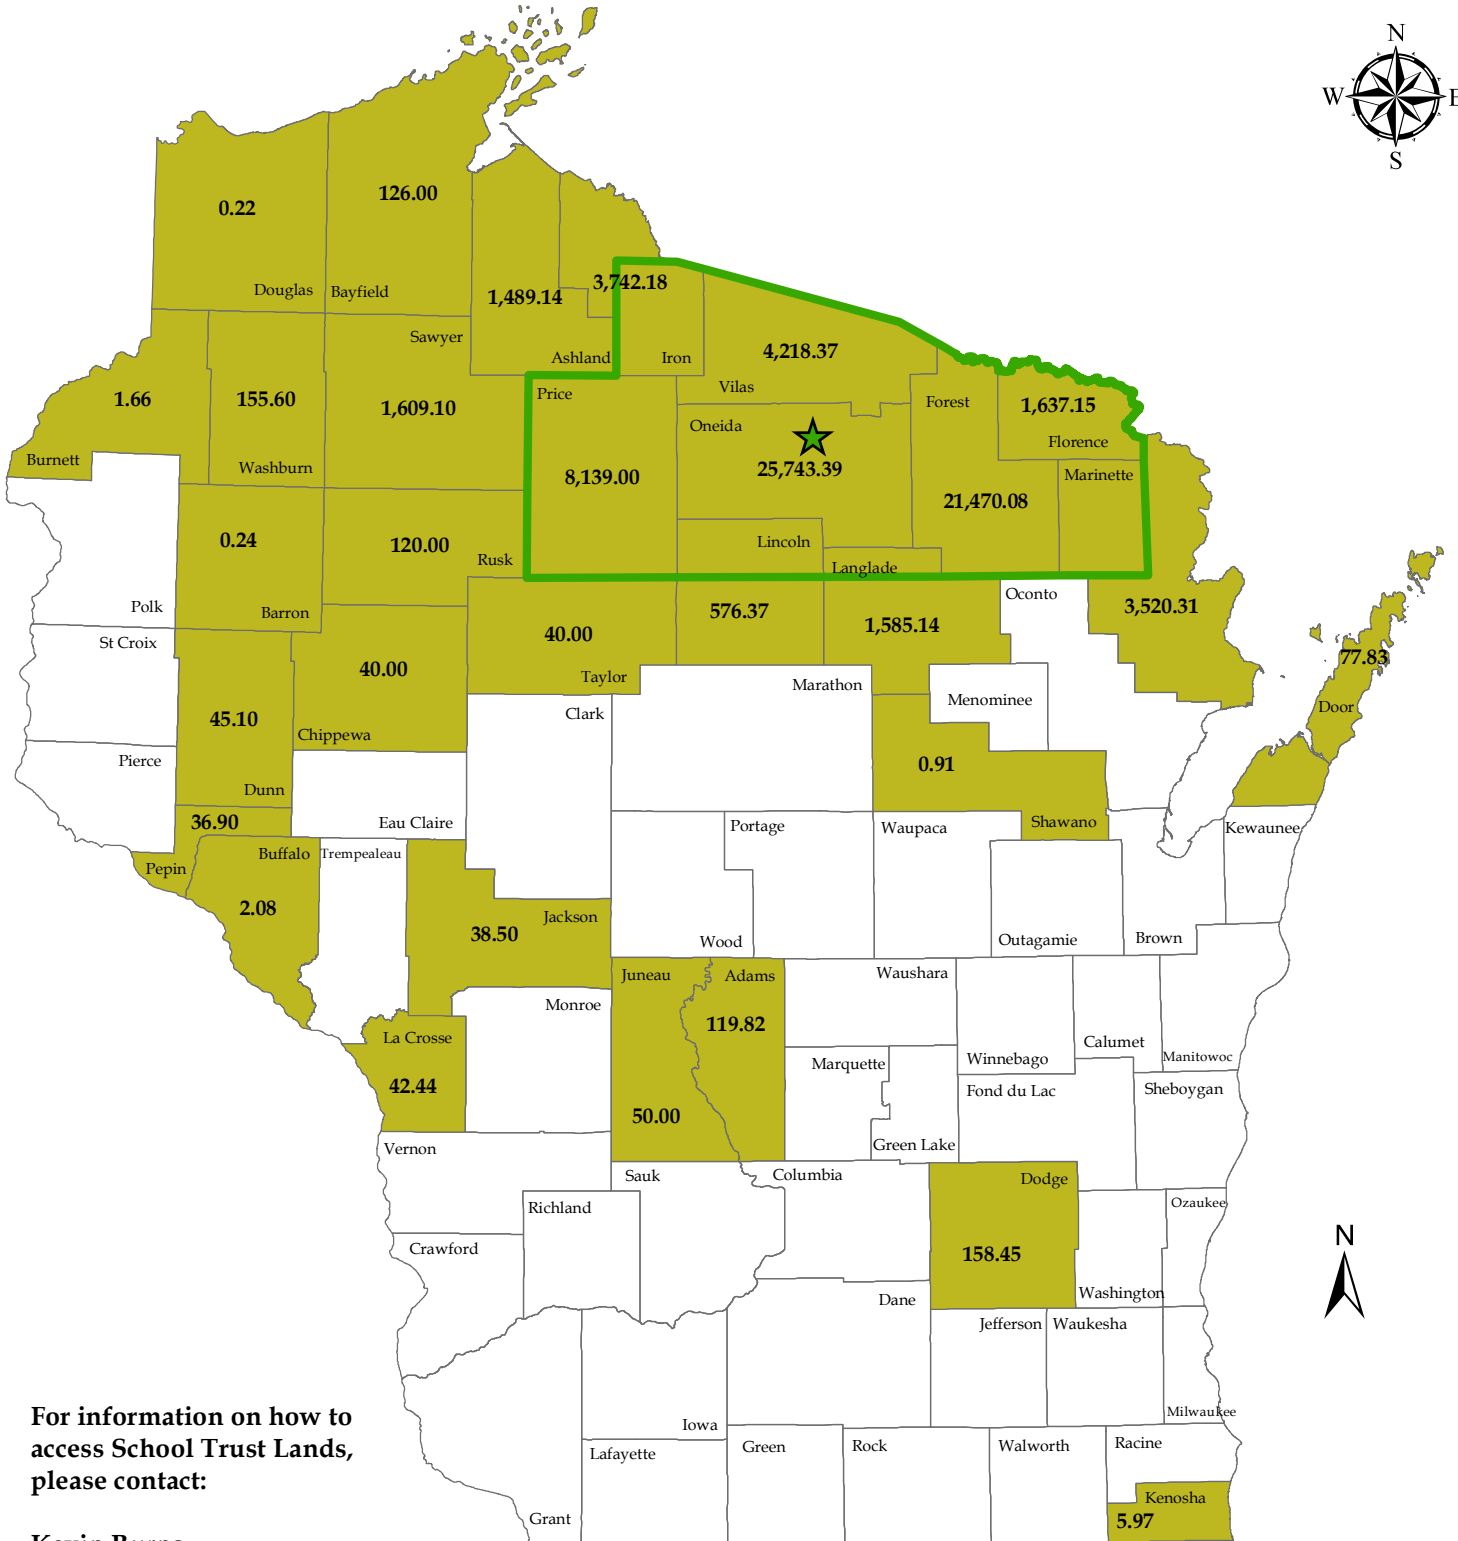

Counties with School Trust Lands

(Acres Owned in each County as of March 29, 2023)

For information on how to access School Trust Lands, please contact:

Kevin Burns
BCPL District Office
7271 Main Street
PO Box 7271
Lake Tomahawk, WI 54539
(715) 277-3366
kevin.burns@wisconsin.gov

★ BCPL District Office
Lake Tomahawk

□ Consolidation Zone