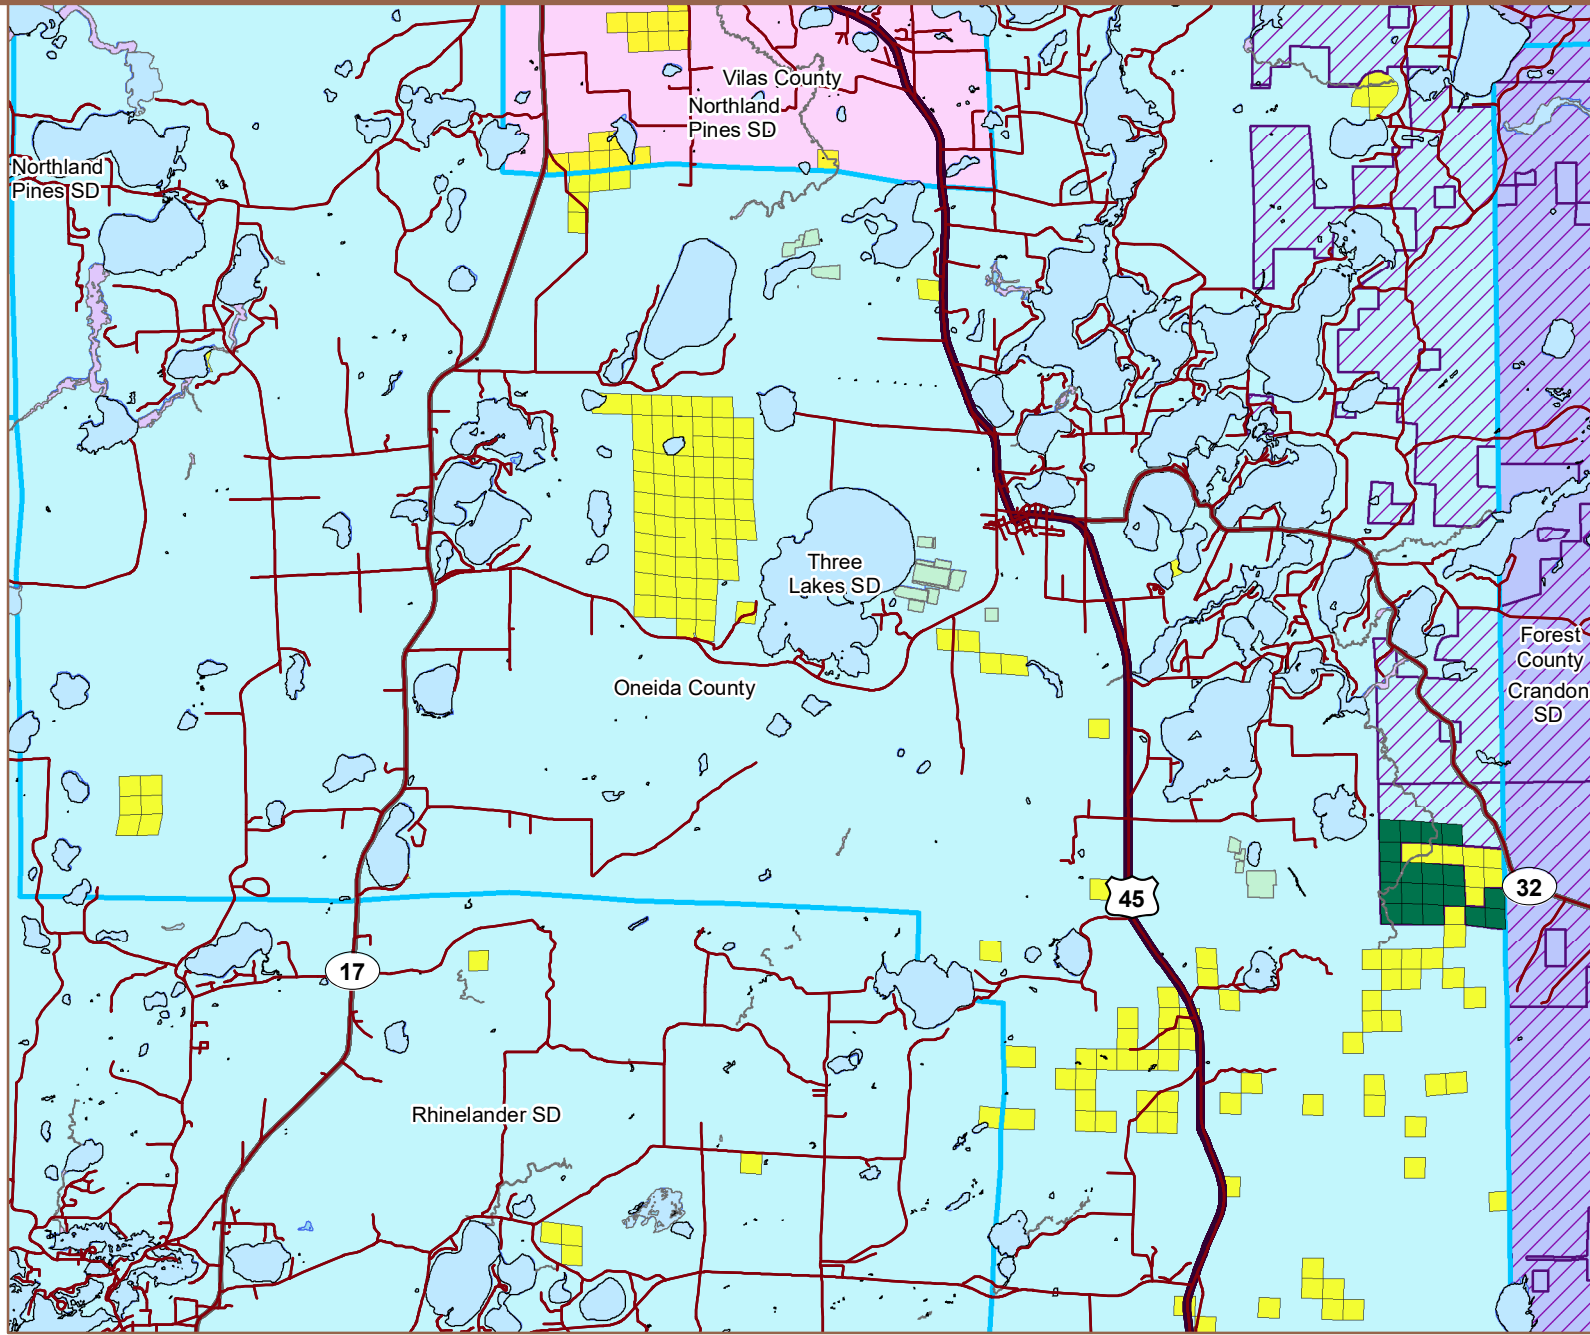

USFS EXCHANGE Oneida County

BCPL Project #:
E1502

County:
Oneida

Common Name:
USFS

-  Incoming to BCPL
-  Nicolet NF
-  BCPL Land
-  School_Districts

0 2.5 5 Miles