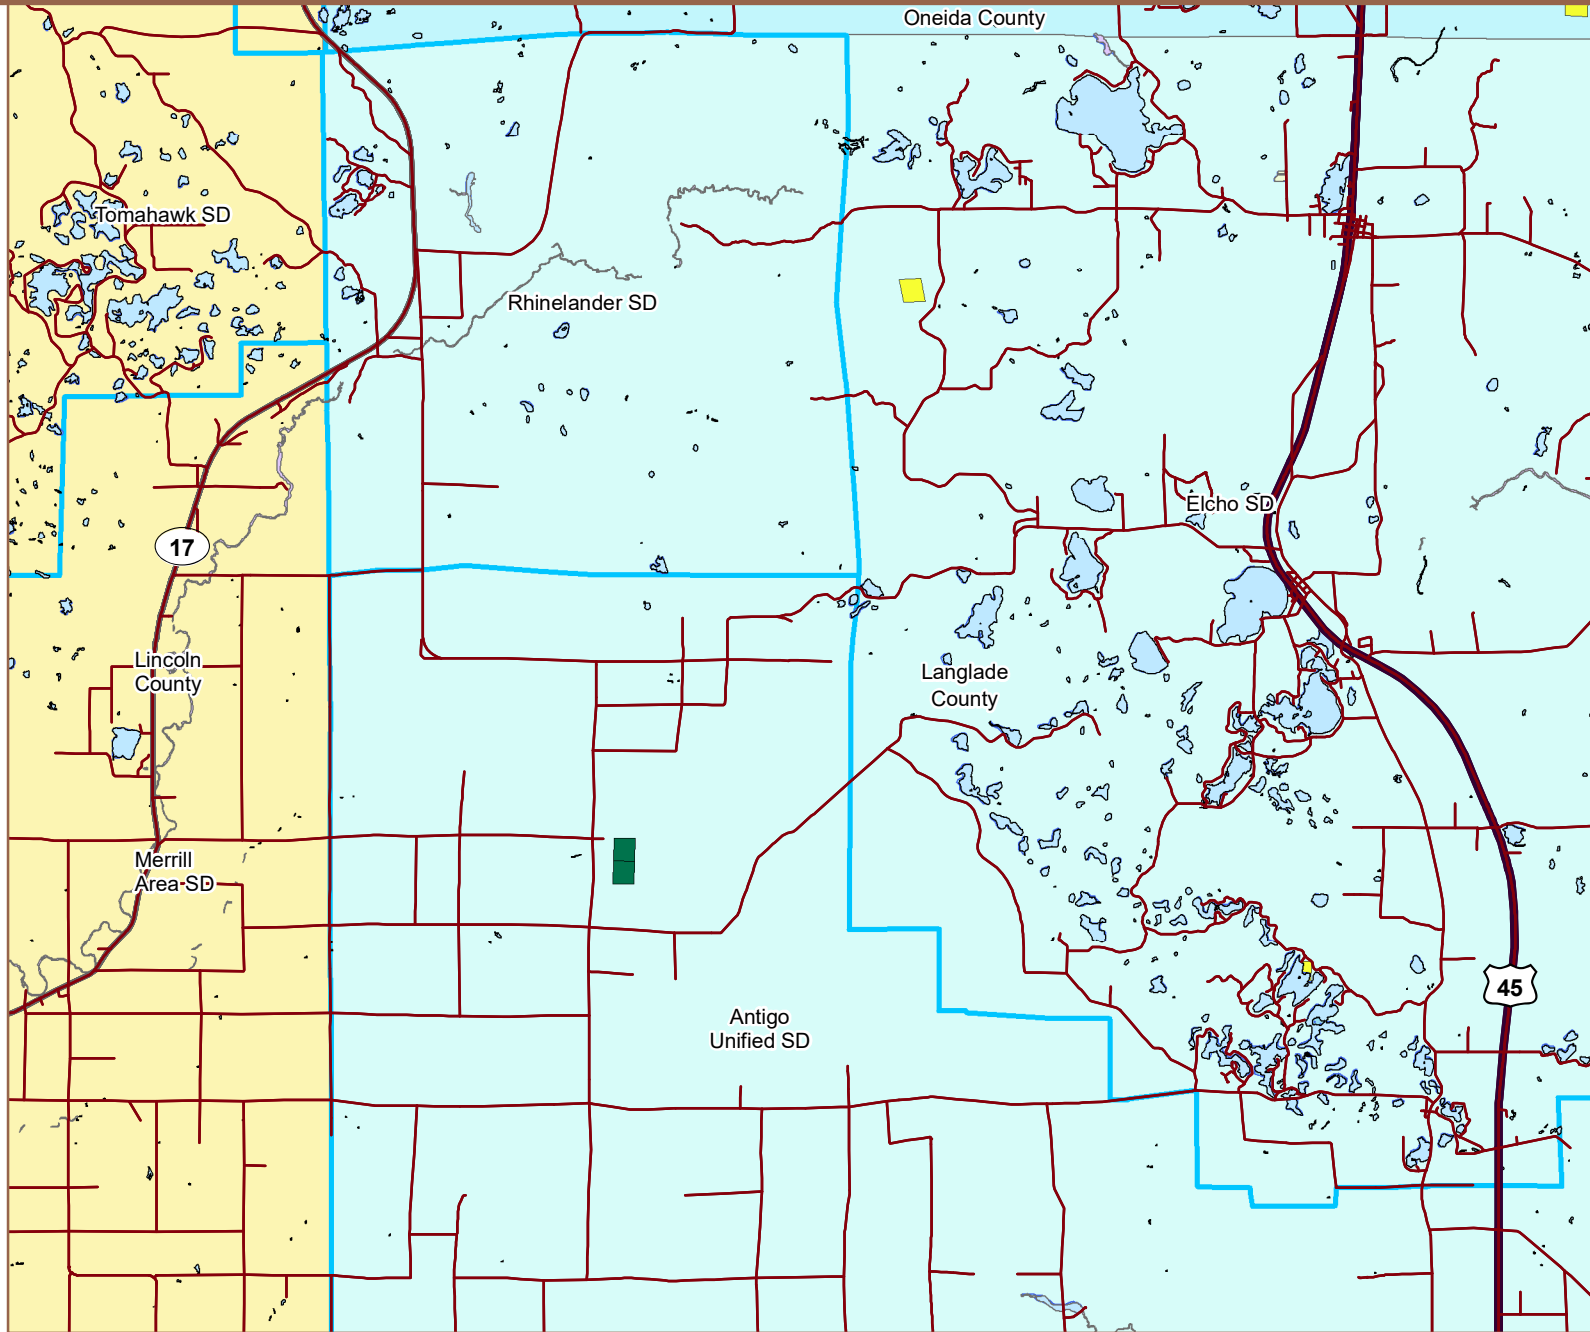

USFS EXCHANGE Langlade County

BCPL Project #:
E1502

County:
Langlade

Common Name:
USFS

- Incoming to BCPL
- BCPL Land
- School_Districts

0 2.5 5 Miles