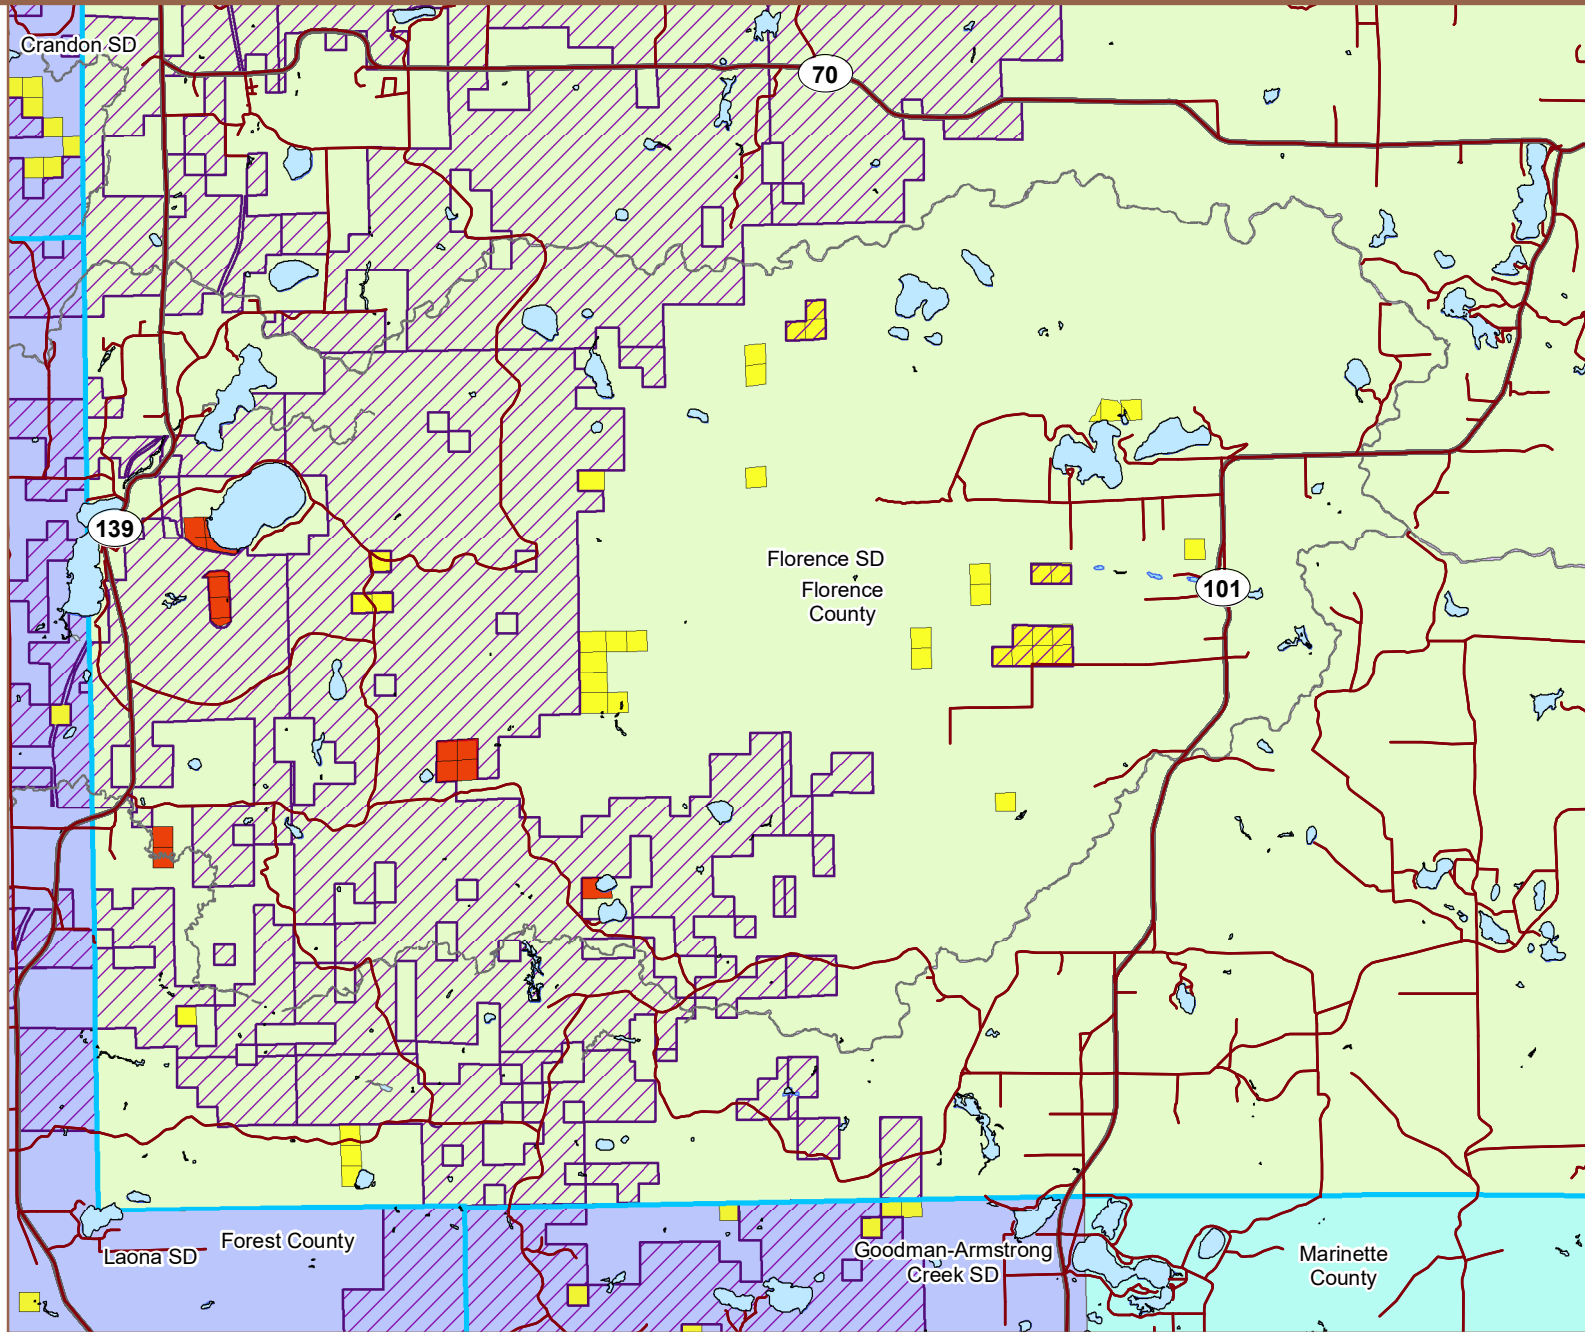

USFS EXCHANGE Florence County

BCPL Project #:
E1502

County: Florence

Common Name:
USFS

- Outgoing to USFS
- Nicolet NF
- BCPL Land
- School_Districts

0 2.5 5 Miles