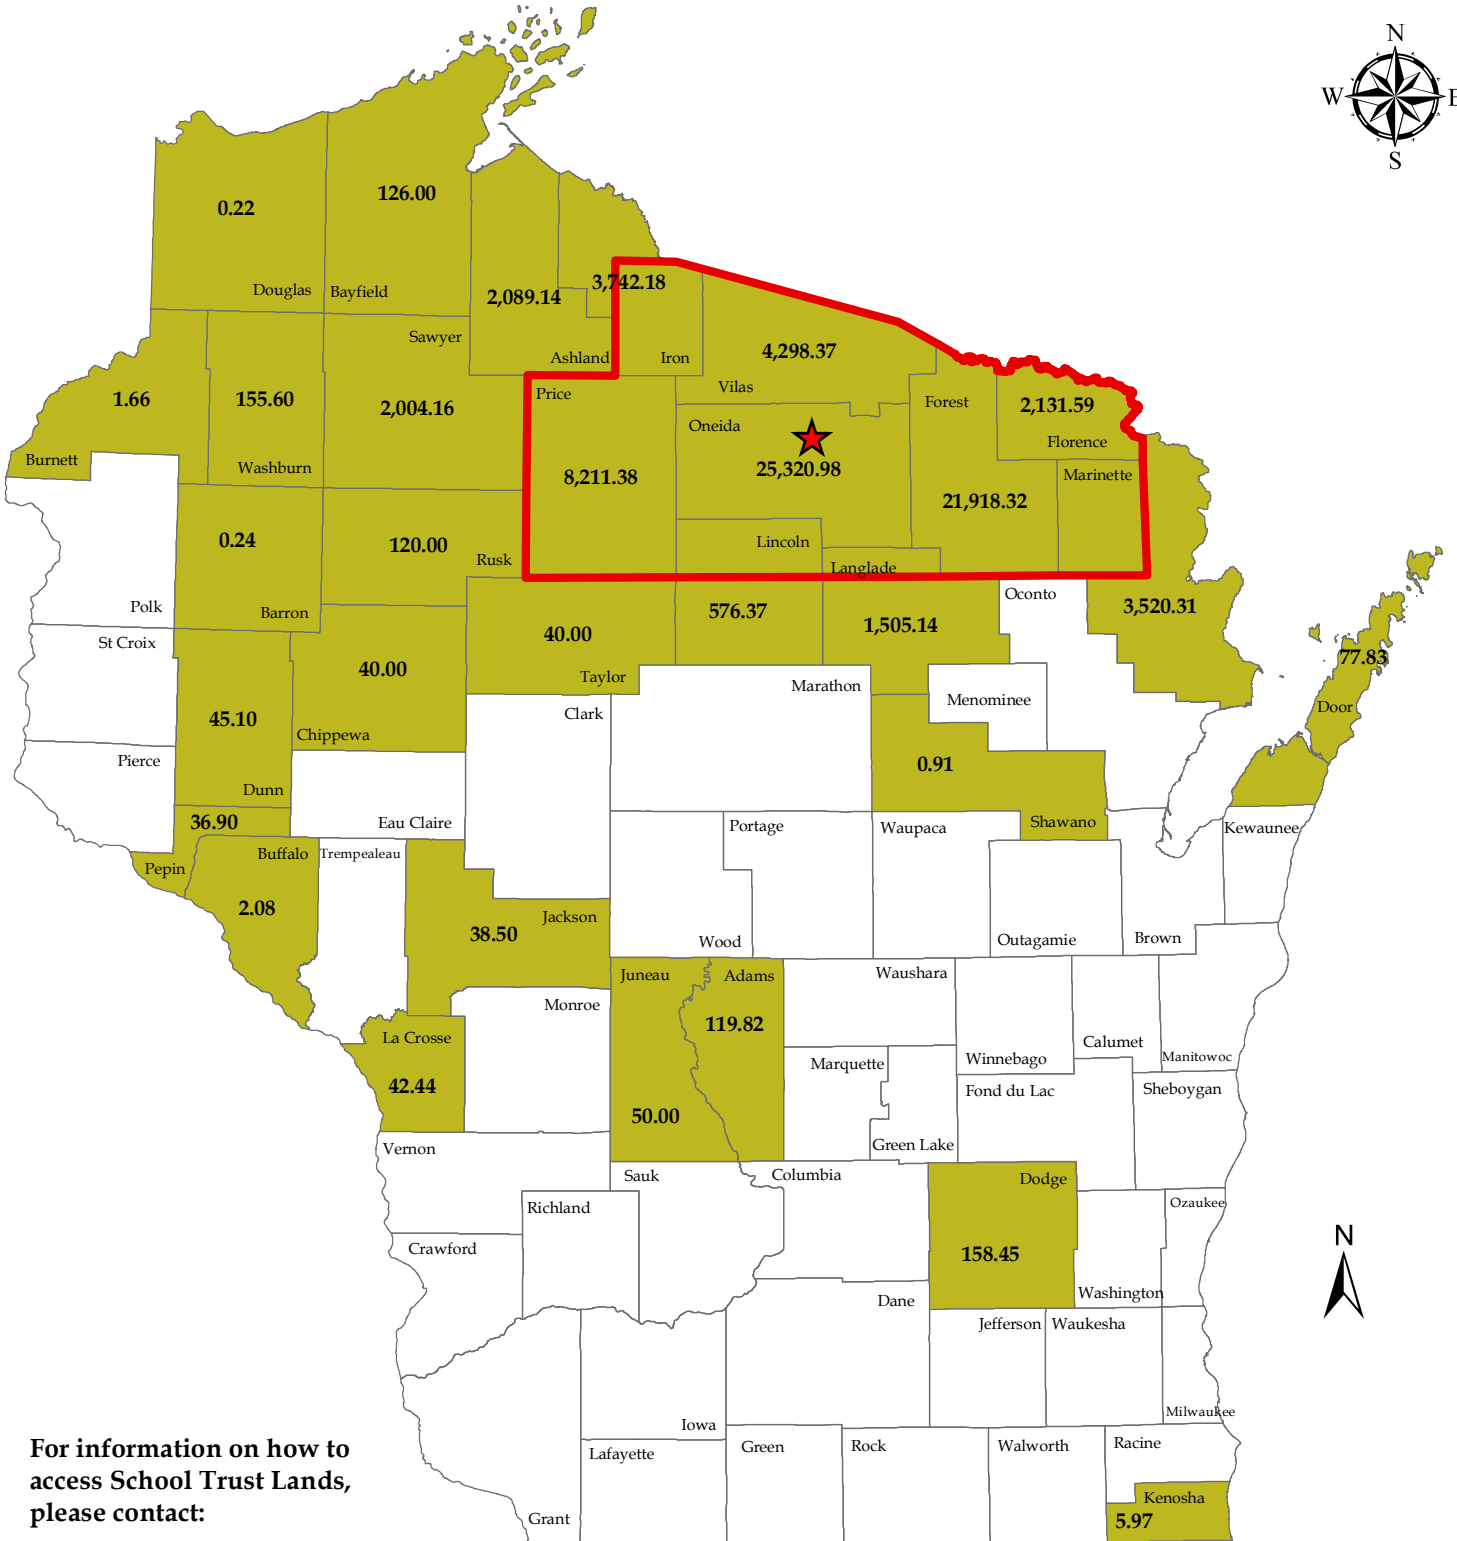

Counties with School Trust Lands

(Acres Owned in each County
as of November 2, 2022)

For information on how to access School Trust Lands, please contact:

Kevin Burns
BCPL District Office
7271 Main Street
PO Box 7271
Lake Tomahawk, WI 54539
(715) 277-3366

 BCPL District Office
Lake Tomahawk

 Consolidation Zone