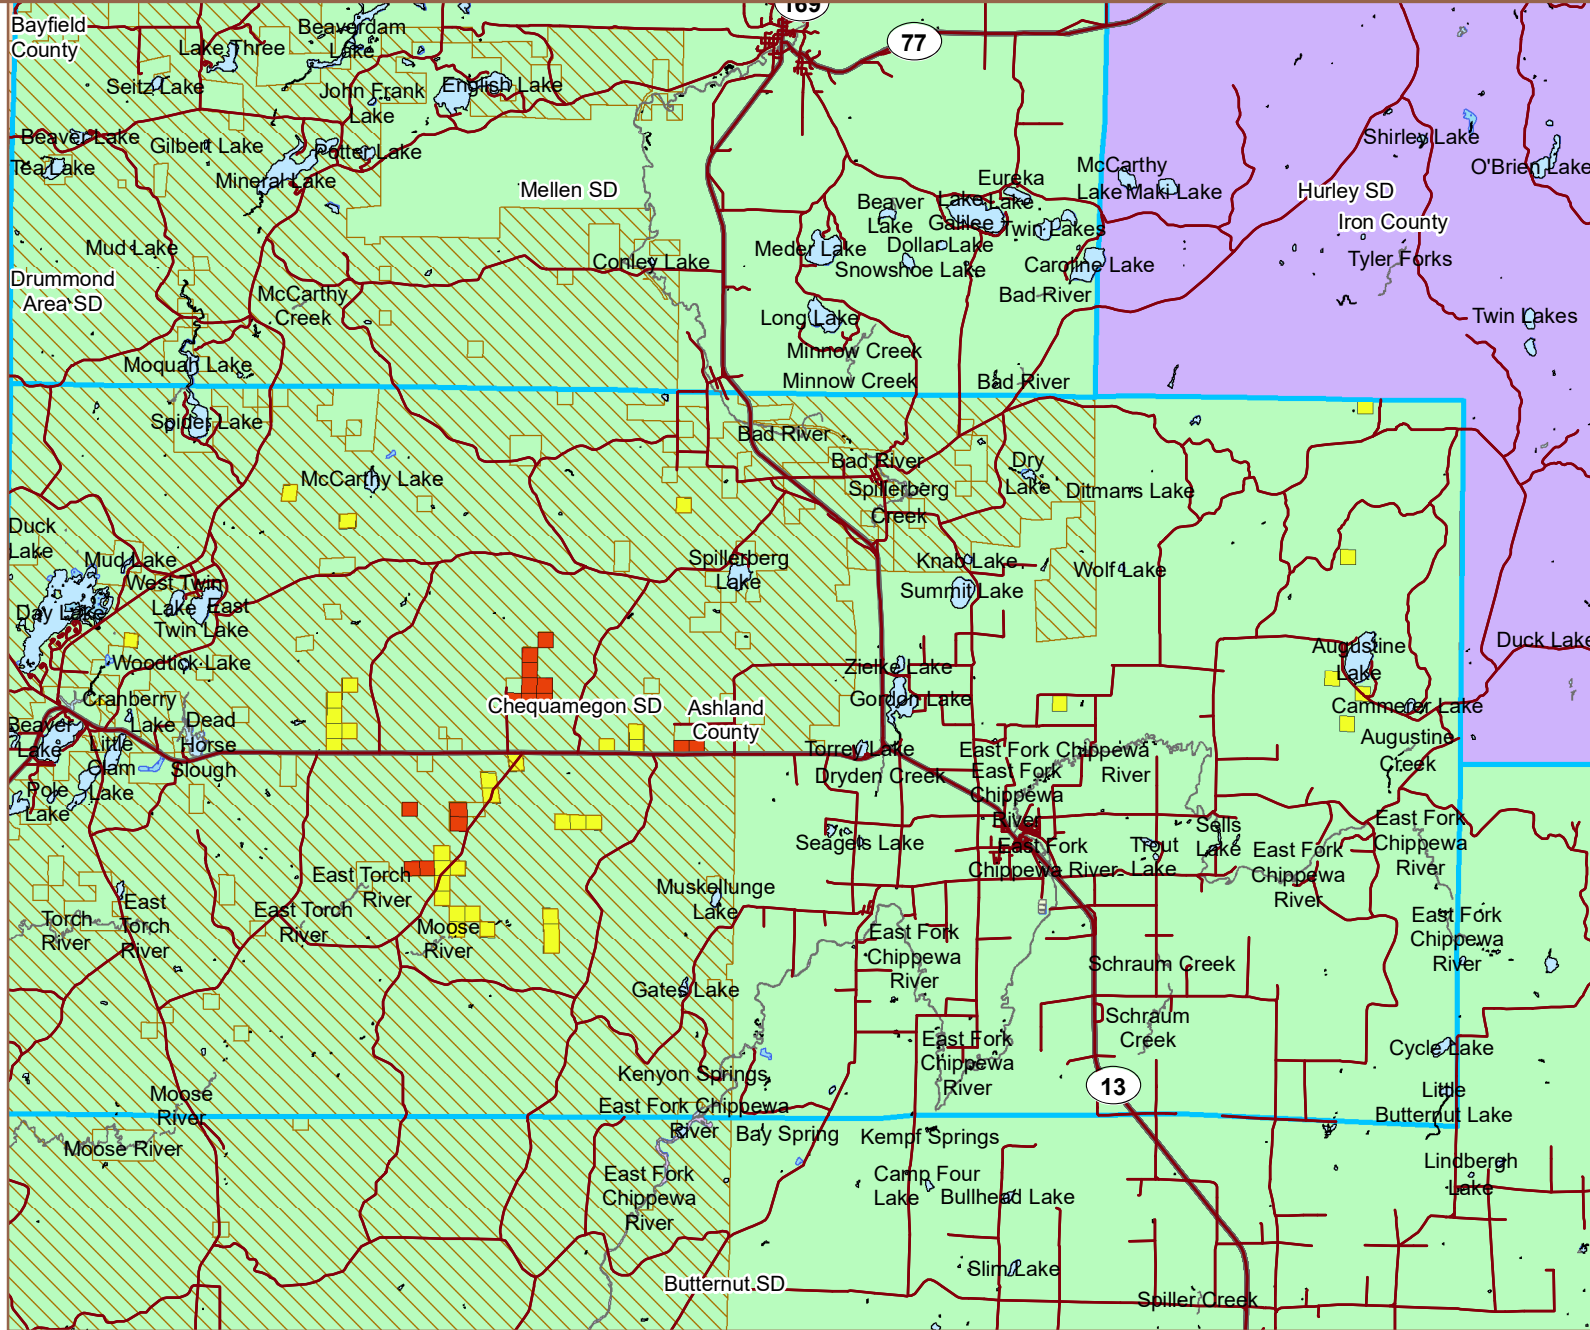

USFS EXCHANGE Ashland County

BCPL Project #:
E1502

County: Ashland

Common Name:
USFS

- Outgoing to USFS
- Chequamegon NF
- BCPL Land
- School_Districts

0 3.5 7 Miles