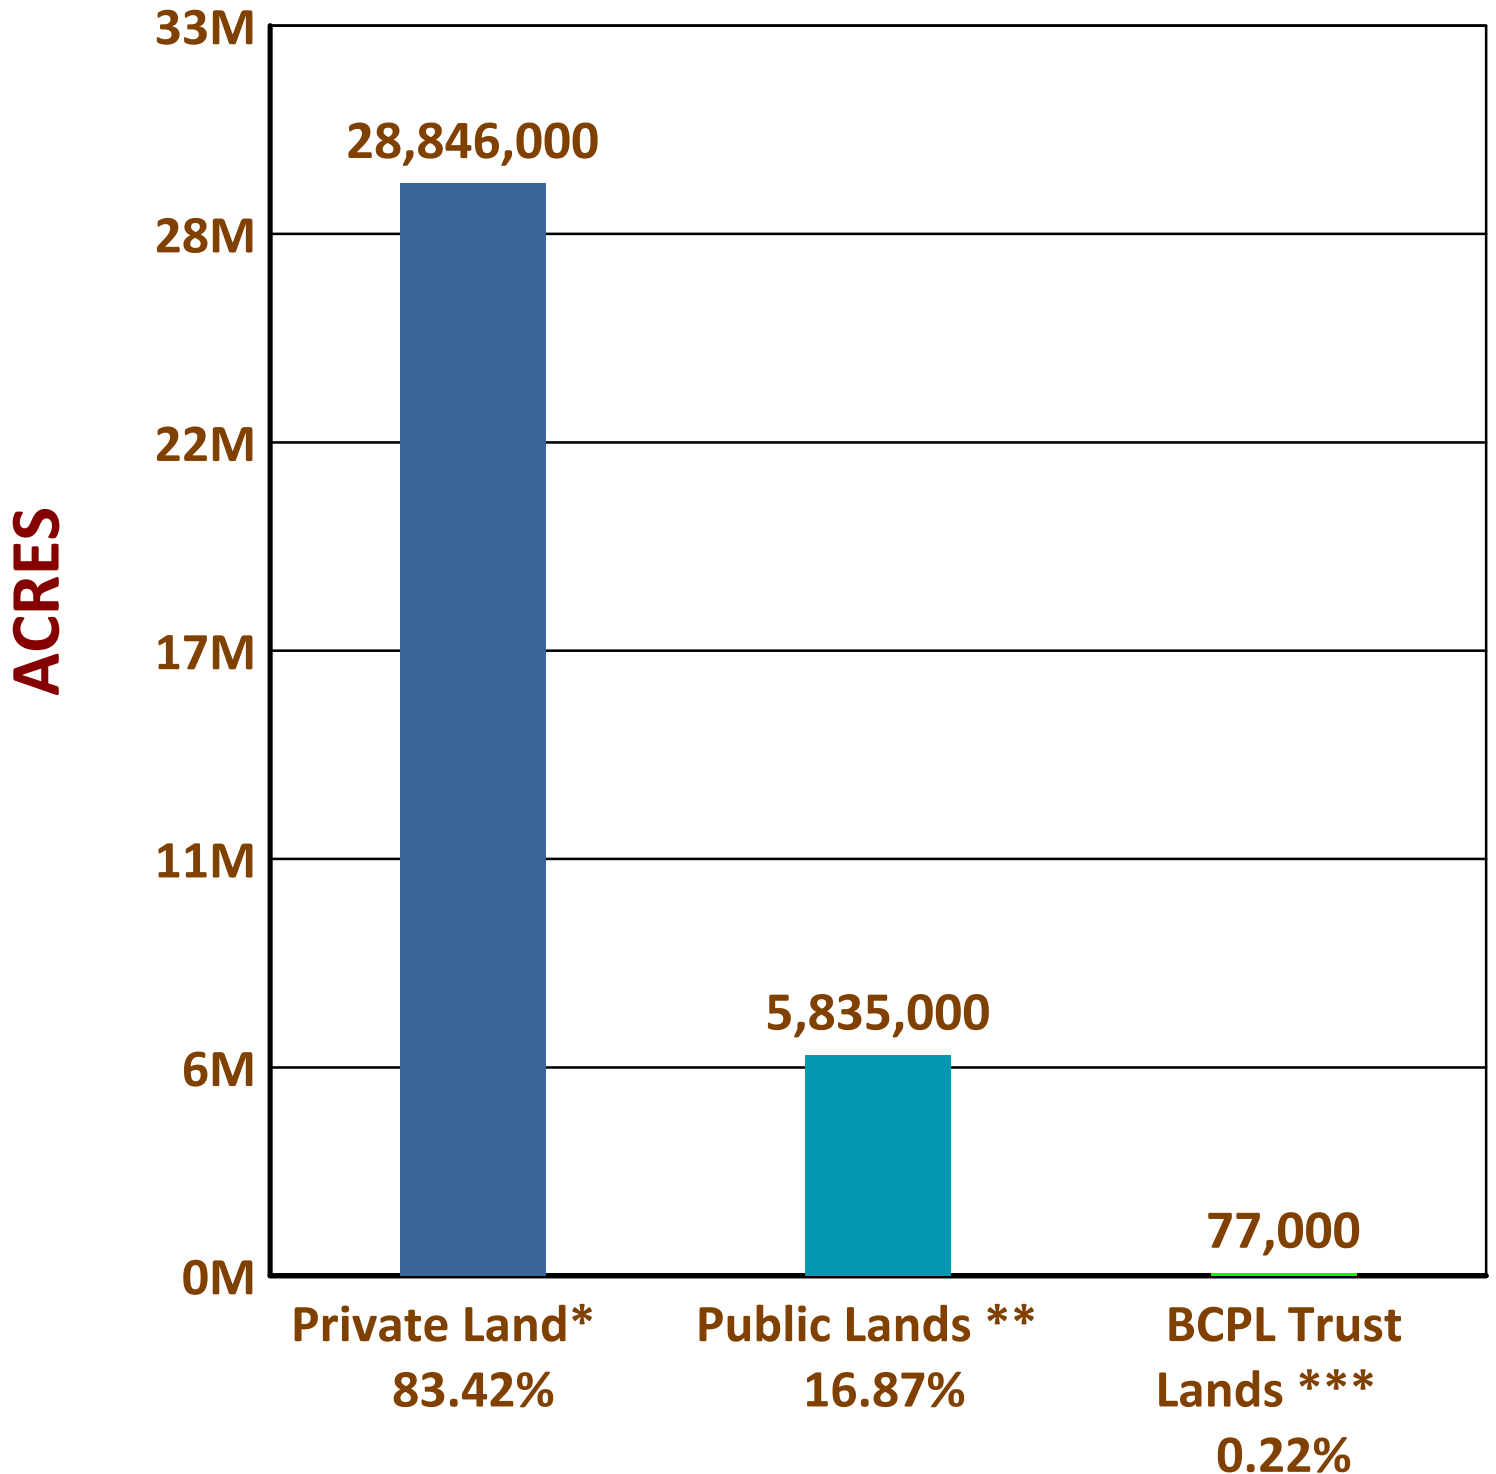

LAND OWNERSHIP IN WISCONSIN

(34,759,000 Acres of Land in Wisconsin)

* All Private Land not under BCPL, DNR, County or Federal ownership.

** Public Lands include DNR, County and Federal ownership.

*** BCPL Lands are constitutionally created School Trust lands owned by the Board, held in trust for the benefit of public education. BCPL trust lands represent 1.3% of all public lands.

NOTES: All acres are rounded to the thousands of acres. Percentages do not add up to 100% due to rounding.