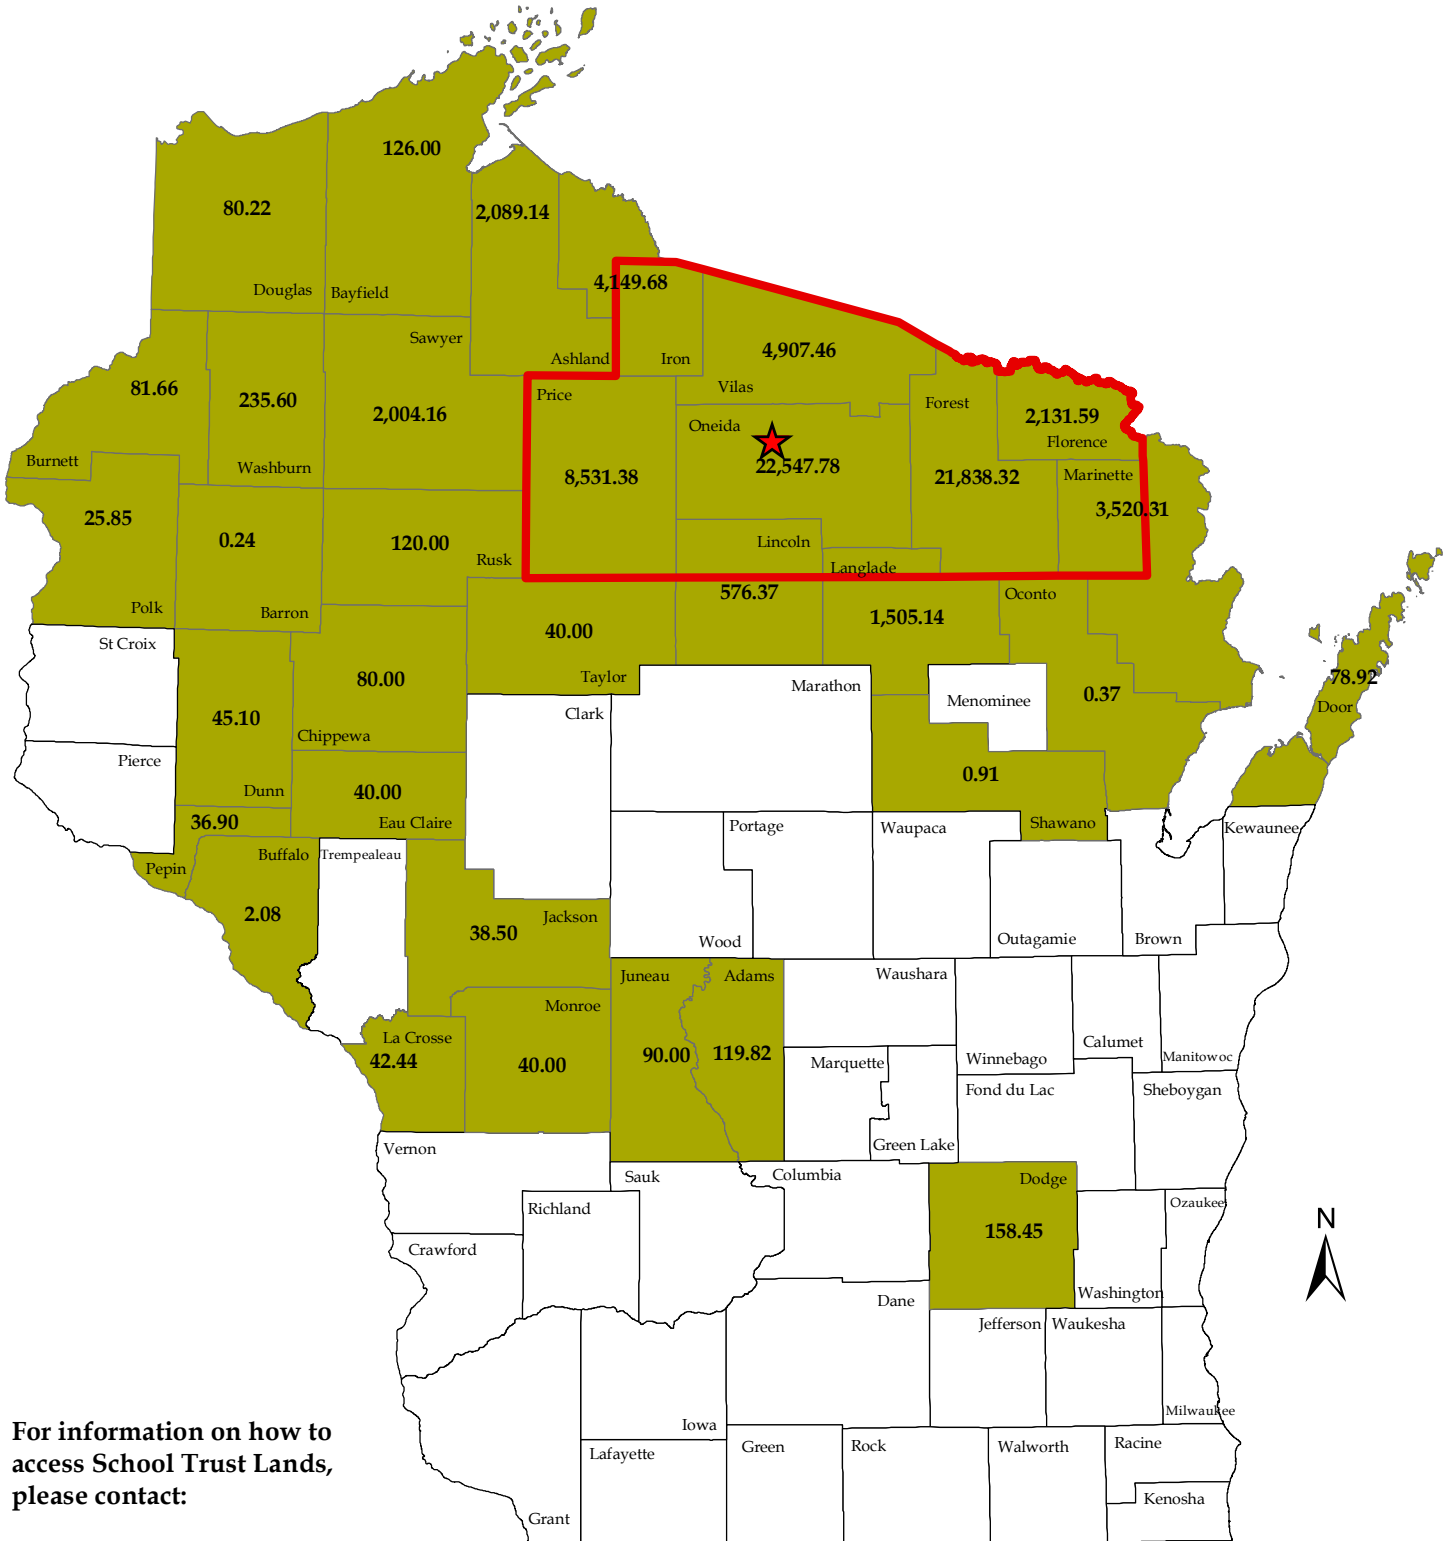

# Counties with School Trust Lands (Acres Owned in each County)

For information on how to access School Trust Lands, please contact:

John Schwarzmann  
 BCPL District Office  
 7271 Main Street  
 PO Box 7271  
 Lake Tomahawk, WI 54539  
 (715) 277-3366

BCPL District Office  
 Lake Tomahawk

Consolidation Zone